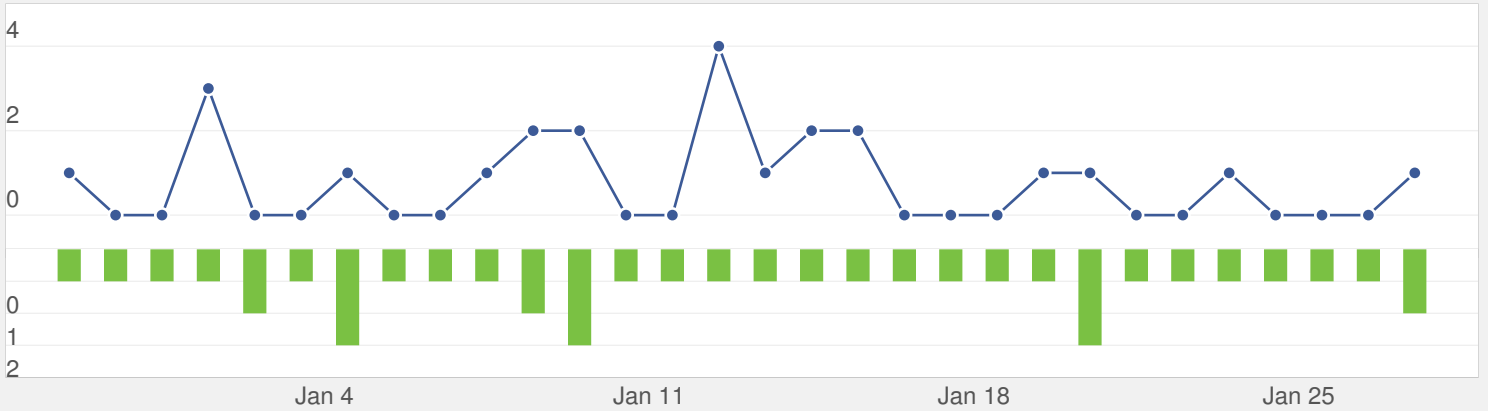

1,351 INTERACTIONS
 BY **945 UNIQUE USERS**
373,905 POTENTIAL REACH

TWITTER STATS

across all Twitter accounts

FOLLOWER DEMOGRAPHICS

 **46%** MALE FOLLOWERS
  **54%** FEMALE FOLLOWERS

TWITTER STATS

 **102**
 New Twitter Followers in this time period
 **192** Link Clicks
  **63** Mentions
  **161** Retweets

DAILY INTERACTIONS

@MENTIONS 63 RETWEETS 161

OUTBOUND TWEET CONTENT

 **8** Plain Text
 **39** Links to Pages
 **35** Photo Links

FACEBOOK STATS across all Facebook pages

My Facebook Pages

3.28k Total Likes, and 53 people talking about this

FAN GROWTH

New Fans **23** Unliked your Page **9**

PAGE IMPRESSIONS

Impressions **57,737** by **25,070** users

IMPRESSIONS

- Page Post 16.8k
- Fan 494
- Other 22
- Mention 0
- Checkin 0
- Question 0
- User Post 0
- Coupon 0
- Event 0

- Paid 0
- Organic 40.3k
- Viral 17.3k

BY DAY OF WEEK

Day	Avg	Total
Sun	1.6k	6.5k
Mon	3.1k	12.3k
Tue	1.7k	8.6k
Wed	2.0k	9.9k
Thu	1.5k	6.2k
Fri	2.1k	8.5k
Sat	1.4k	5.7k

IMPRESSION DEMOGRAPHICS

Here's a quick breakdown of people engaging with your Facebook Page