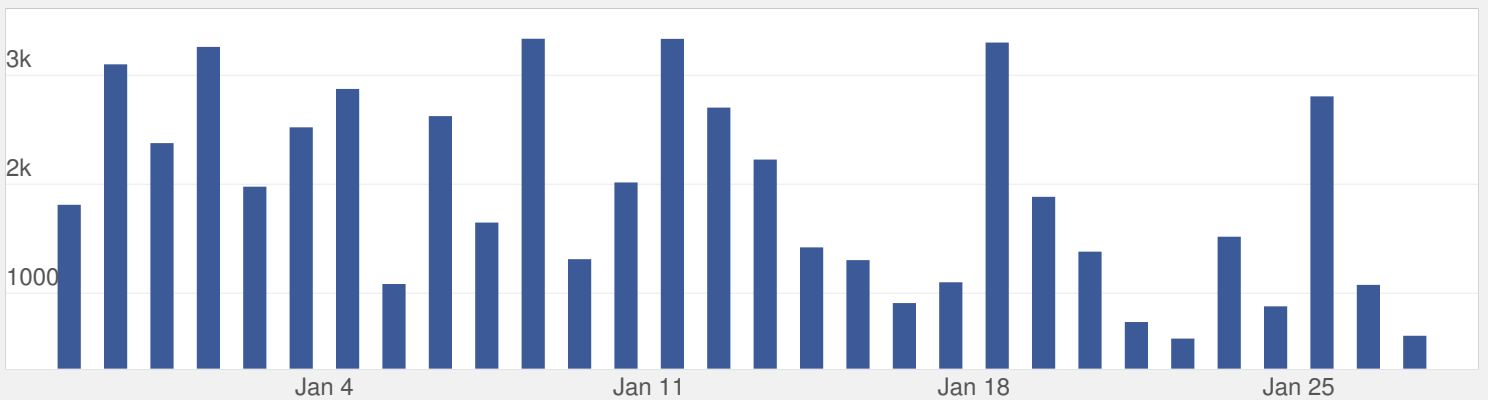

IMPRESSIONS

- Page Post 16.8k
- Fan 494
- Other 22
- Mention 0
- Checkin 0
- Question 0
- User Post 0
- Coupon 0
- Event 0

- Paid 0
- Organic 40.3k
- Viral 17.3k

BY DAY OF WEEK

Day	Avg	Total
Sun	1.6k	6.5k
Mon	3.1k	12.3k
Tue	1.7k	8.6k
Wed	2.0k	9.9k
Thu	1.5k	6.2k
Fri	2.1k	8.5k
Sat	1.4k	5.7k

IMPRESSION DEMOGRAPHICS

Here's a quick breakdown of people engaging with your Facebook Page

AGE & GENDER

Age Group	Male	Female
13-17	170	231
18-24	438	966
25-34	1.0k	3.7k
35-44	1.2k	5.0k
45-54	1.1k	4.2k
55+	1.3k	4.3k

TOP COUNTRIES

Country	Impressions
United Kingdom	22.5k
United States	421
New Zealand	184
Australia	159
Italy	128

TOP CITIES

City	Impressions
Swansea, United Kingdom	2.5k
Cardiff, United Kingdom	2.1k
Newport, United Kingdom	1.6k
London, United Kingdom	1.1k
Rhondda, United Kingdom	748