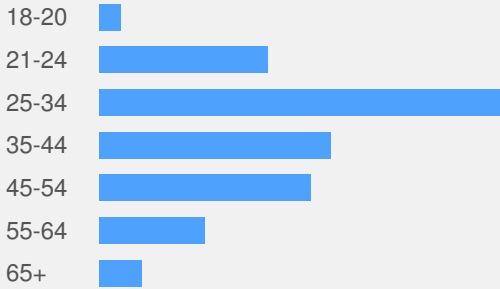

1,351 INTERACTIONS
 BY **945 UNIQUE USERS**
373,905 POTENTIAL REACH

TWITTER STATS

across all Twitter accounts

FOLLOWER DEMOGRAPHICS

 **46%** MALE FOLLOWERS
  **54%** FEMALE FOLLOWERS

TWITTER STATS

 **102**
 New Twitter Followers in this time period
 **192** Link Clicks
  **63** Mentions
  **161** Retweets

DAILY INTERACTIONS

@MENTIONS 63 RETWEETS 161

OUTBOUND TWEET CONTENT

 **8** Plain Text
 **39** Links to Pages
 **35** Photo Links

FACEBOOK STATS across all Facebook pages

My Facebook Pages

3.28k Total Likes, and 53 people talking about this