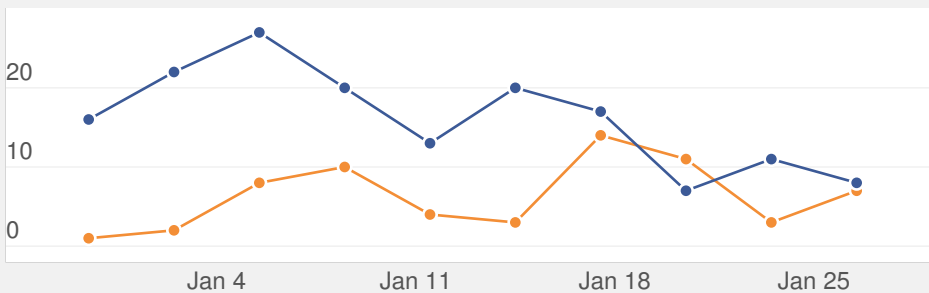

1,351 INTERACTIONS
 BY **945 UNIQUE USERS**
373,905 POTENTIAL REACH

TWITTER STATS

across all Twitter accounts

FOLLOWER DEMOGRAPHICS

 **46%** MALE FOLLOWERS
  **54%** FEMALE FOLLOWERS

TWITTER STATS

 **102**
 New Twitter Followers in this time period
 **192** Link Clicks
  **63** Mentions
  **161** Retweets

DAILY INTERACTIONS

@MENTIONS 63 RETWEETS 161

OUTBOUND TWEET CONTENT

 **8** Plain Text
 **39** Links to Pages
 **35** Photo Links

FACEBOOK STATS across all Facebook pages

My Facebook Pages

3.28k Total Likes, and 53 people talking about this